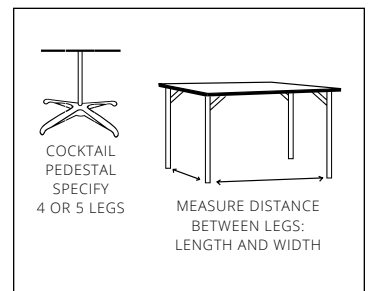

## ADDITIONAL CONTOUR COVER ITEMS

REINFORCED RUBBER CUP FOR ATTACHING TO TABLE LEG

MIX AND MATCH COLORS WITH CONTOUR COVER CAPS

ACTUAL FABRIC COLORS MAY VARY FROM PRINTED COLOR SWATCHES

CONFERENCE CUT