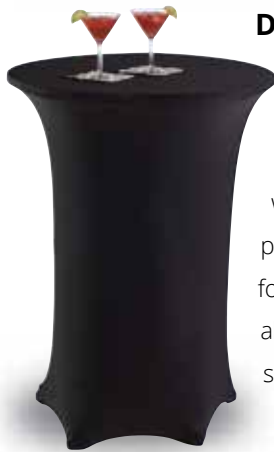

# CONTOUR COVERS

## DISCOVER THE SLEEK STYLING OF CONTOUR COVERS

The contemporary design fits over banquet tables with no pinning or clips. The snug form fit not only eliminates wrinkling, but makes them great for outdoor events. Made from polyester/ spandex blend, they are machine washable/ dryable for easy care and flame retardant for safety. The covers are available in rectangles and rounds. For a fresh look, mix and match separate caps with your existing covers.

## ADDITIONAL CONTOUR COVER ITEMS

REINFORCED RUBBER CUP FOR ATTACHING TO TABLE LEG

MIX AND MATCH COLORS WITH CONTOUR COVER CAPS

ACTUAL FABRIC COLORS MAY VARY FROM PRINTED COLOR SWATCHES

CONFERENCE CUT