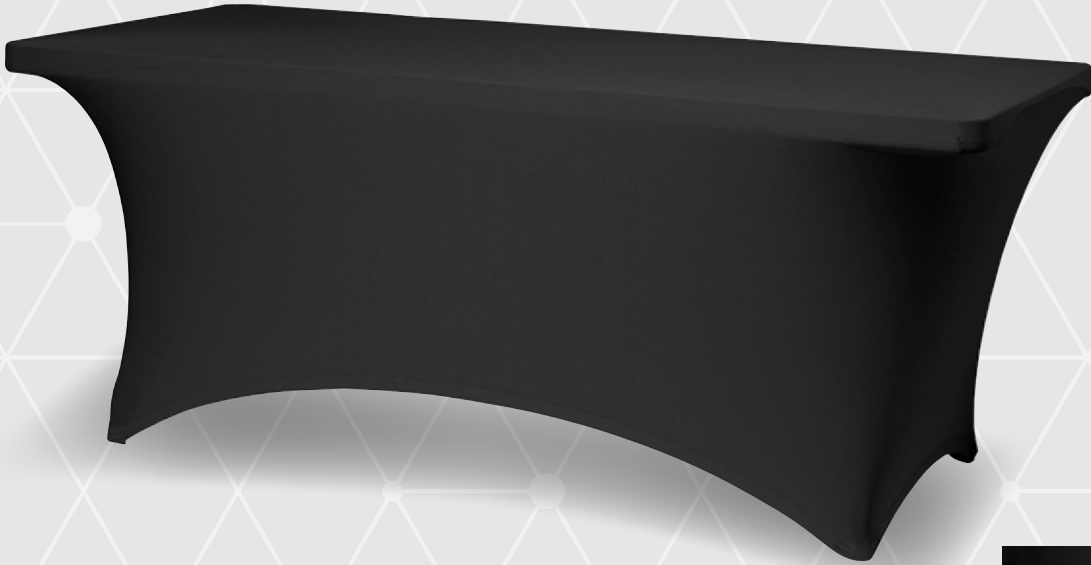

BUDGET STRETCH COVERS

- Polyester/spandex blend
- Machine washable/tumble air dry
- Reinforced rubber cup for attaching to table leg

- Table covers are designed to fit plastic folding tables
- Available in table sizes 6'x30"x30" and 8'x30"x30"
- Available in black only

BS630BLK	6'x30"x30"
BS830BLK	8'x30"x30"

972.466.1030 phone | 972.466.1049 fax
toll-free customer service | 800.527.5147
www.snapdrape.com